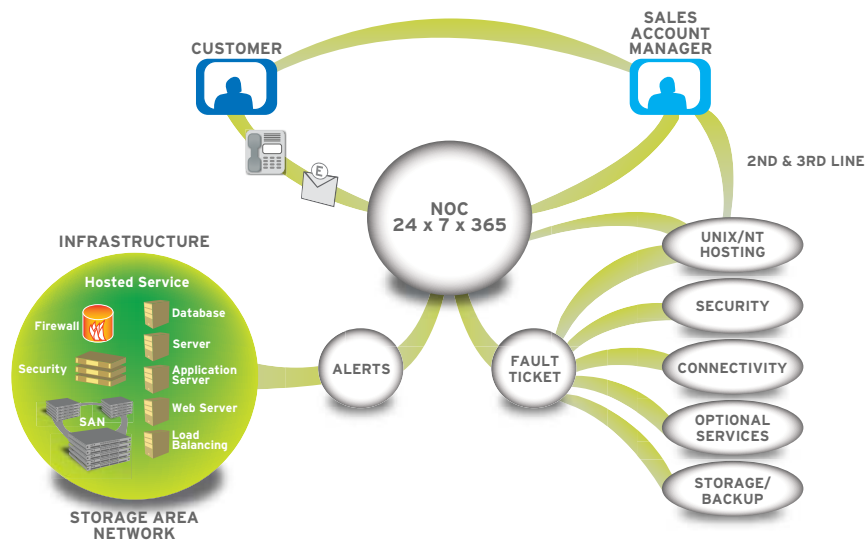

Data Center

New York City, USA

New York Data Center

New York, NY 10013
USA

Our facility is located in a landmark building situated at the western end of NYC's Chinatown two blocks away from the Holland Tunnel (NY/NJ car access). Subway lines' exit/entry points are accessible via the lobby. The building is located within a few blocks of several telecom sites with direct interconnection to 60 Hudson via the Tata Communications network.

Security

Monitored security 24 x 7 x 365. Card readers on all exterior and interior doors. Fingerprint readers on entrance to the Tata Communications offices and colocation area. Video camera and sensors covering all common areas.