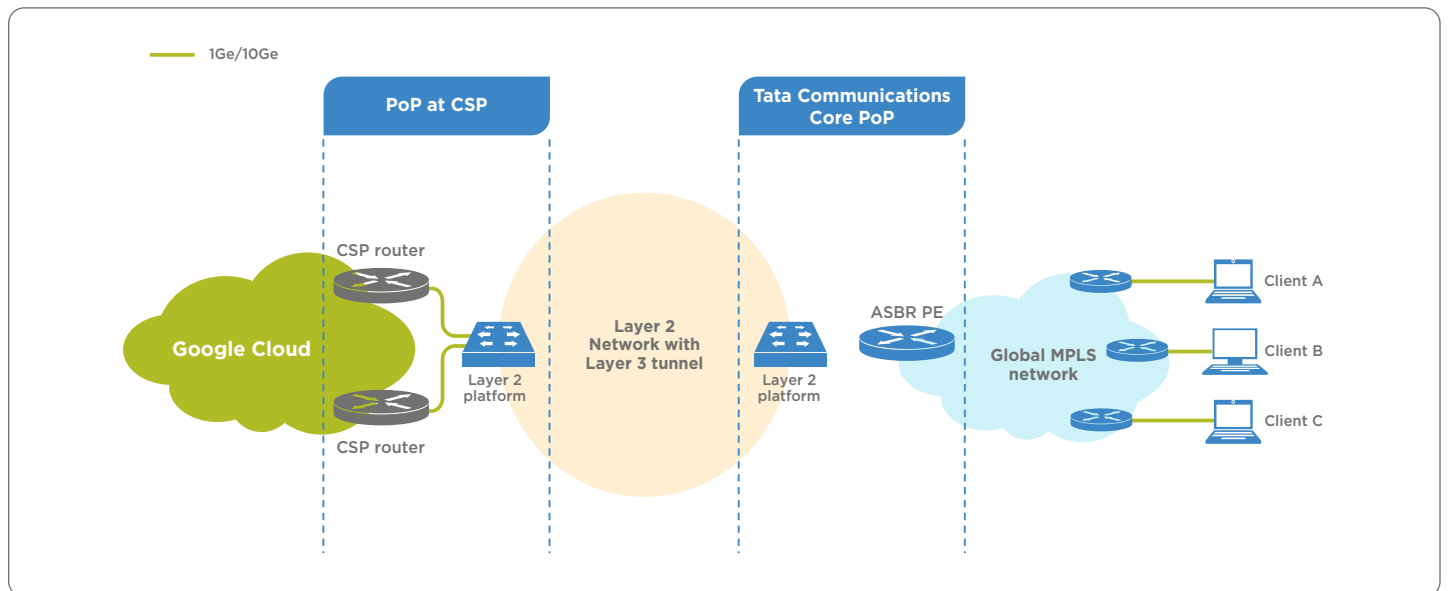

EVERYBODY'S NETWORK CLOUD

As part of a cloud enablement platform, companies tap into an entire global ecosystem that provides secure, high performance connections between enterprises, cloud providers and third party data centre partners – ultimately delivering a high quality end user experience.

IZO™ PRIVATE CONNECT SITE ACCESS TO GOOGLE CLOUD

IZO™ Private Connect site	Google Cloud Platform and G Suite via Data Centre Provider	Google Cloud Partner Interconnect
Amsterdam	Yes	
London		Yes (dual site)
Paris	Yes	
Ashburn	Yes	
Chicago		Yes (dual site)
Dallas	Yes	
Mumbai		Yes (dual site)
Singapore	Yes	Yes (dual site)
Tokyo	Yes	

IZO™ leverages Tata Communications' major global network diverting customer traffic onto the Internet at the customer premise, saving costs and helping to power a cloud-enabled WAN implementation.

— **JOEL STRADLING,**
RESEARCH DIRECTOR,
GLOBALDATA

Additional sites are being constructed. Please contact us for more information.

Our network solution architects will work with you to design your optimal IZO™ network cloud.

For more information, visit us at www.tatacommunications.com/IZO

Contact us